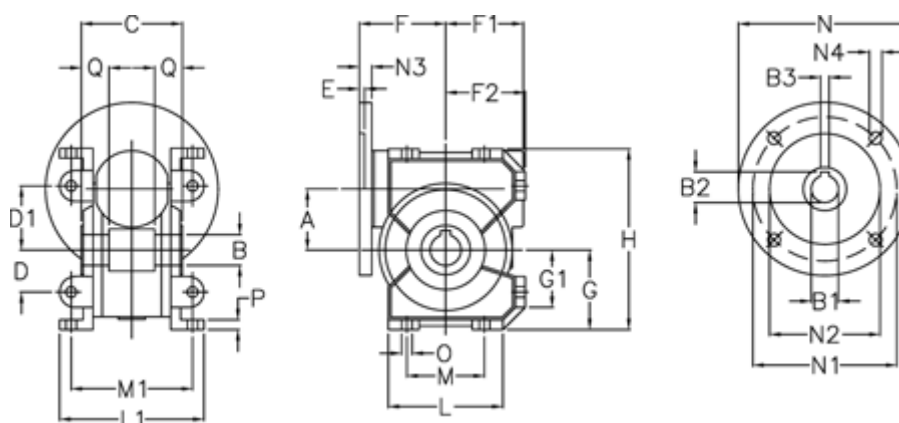

Data Sheet

Article number: 3902049007023
 Description: Worm gear
 VF 49-U-7-63B14

Measures

A = 49.5	E = 3	L = 93	N4 = 6
B = 25 H7	F = 70	L1 = 117	O = 8.5
B1 E7 = 11	F1 = 63	M = 63	P = 8
B2 = 12.8	F2 = 64.5	M1 = 98.5	Q = 22.5
B3 H9 = 4	G = 64.5	N = 90	
C = 82	G1 = 46.5	N1 = 75	
D = 34	H = 146.5	N2 = 60	
D1 = 52	H1 = 110.5	N3 = 7	